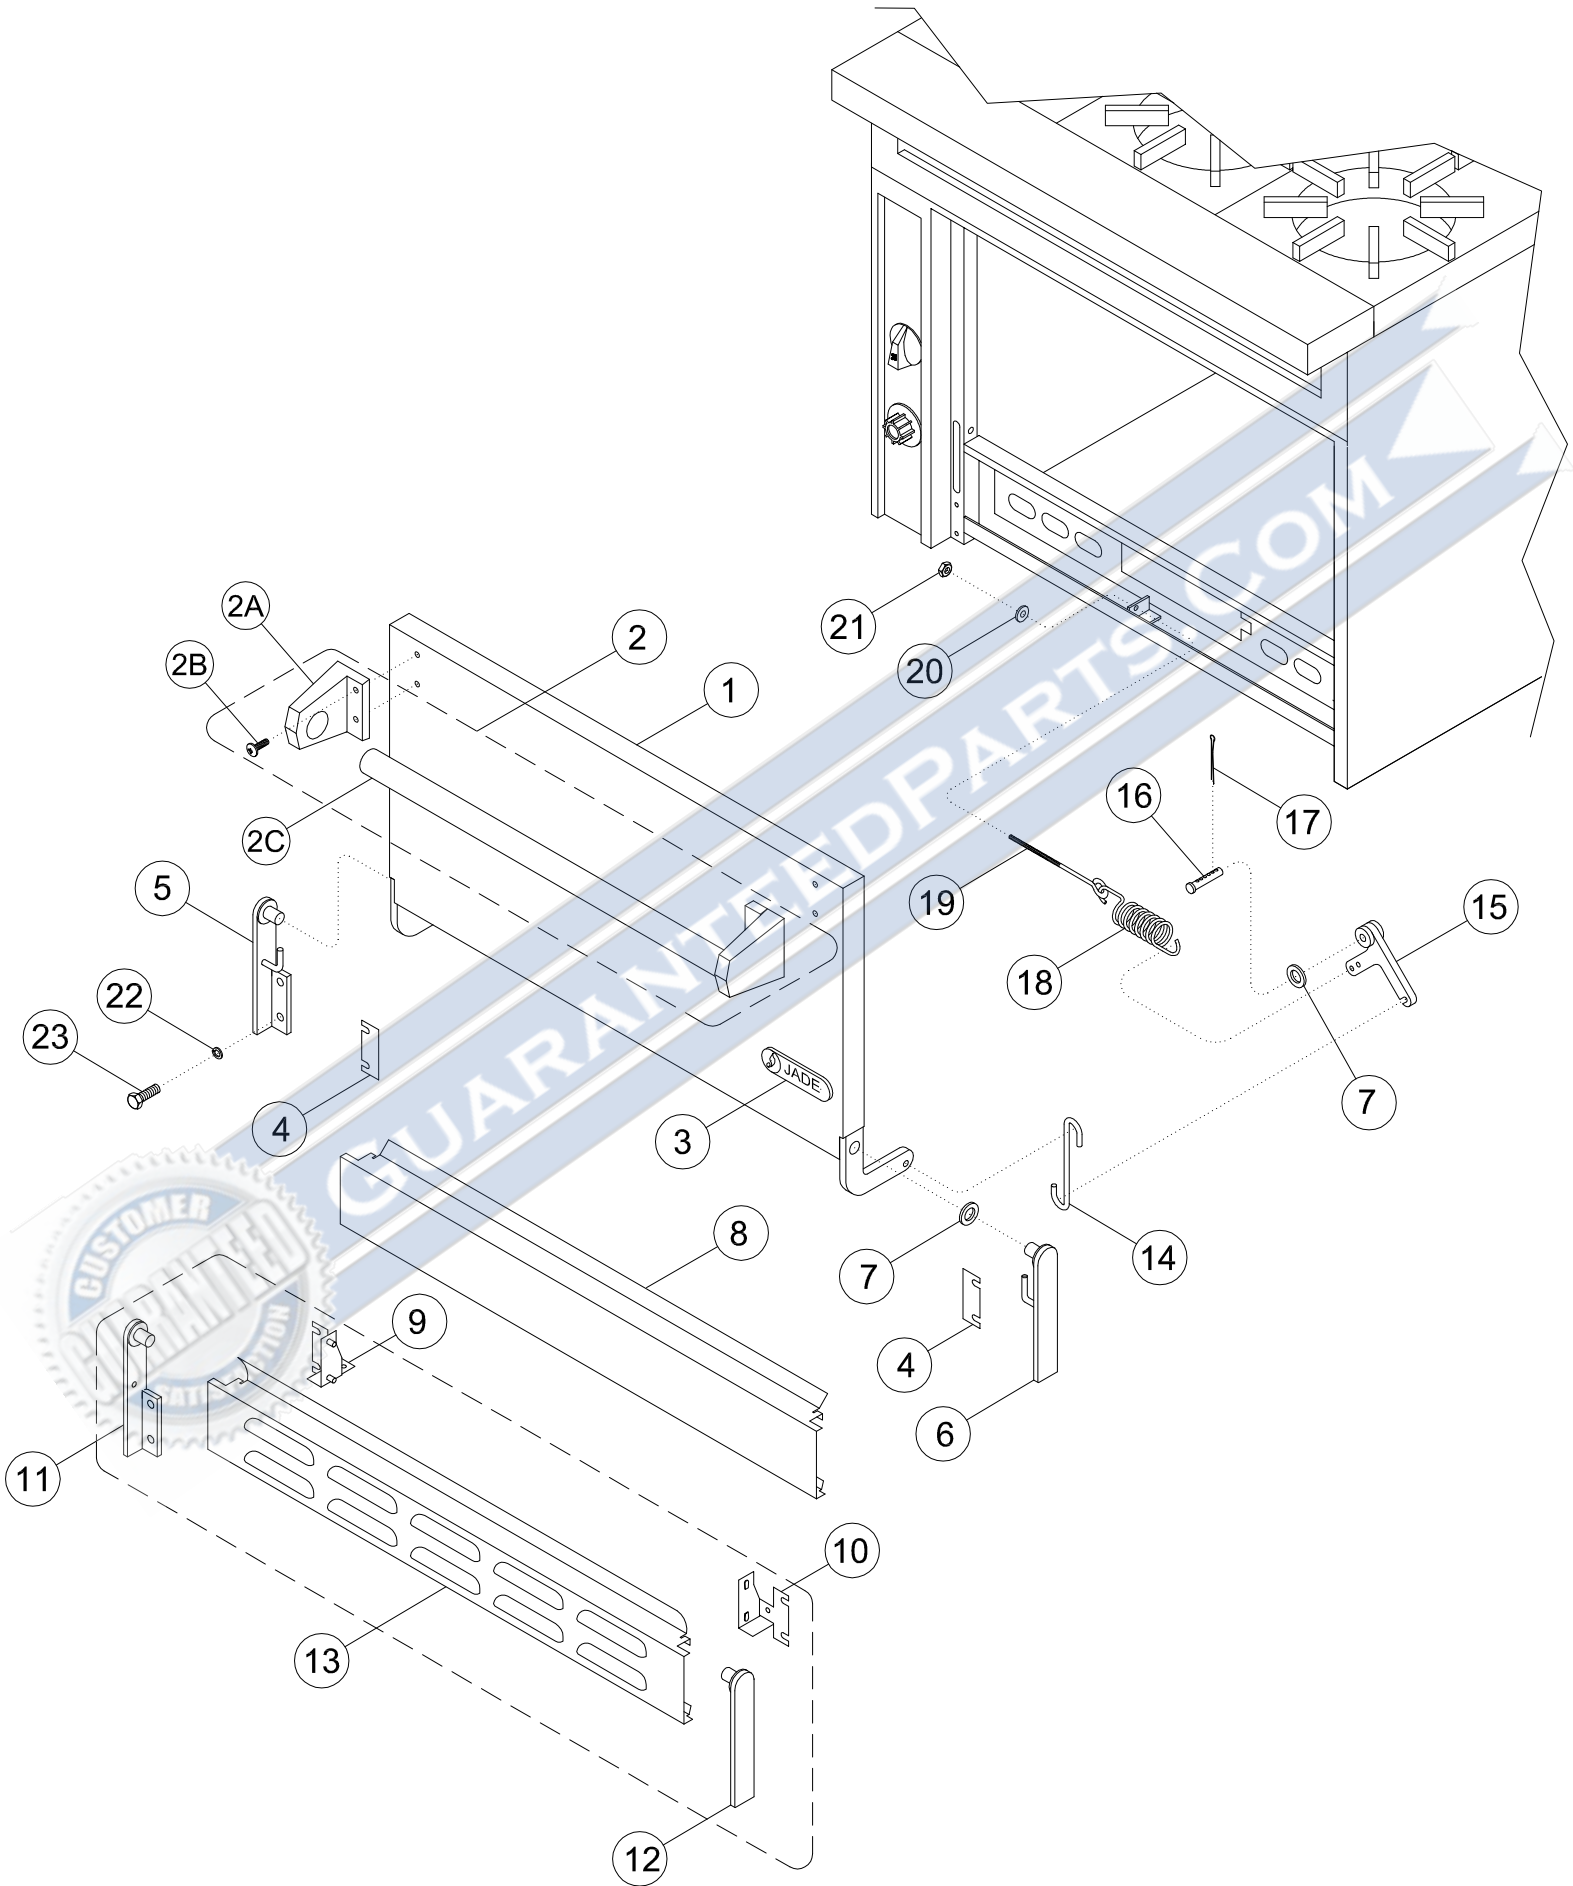

TITAN RANGE - JTRH OVEN DOOR SECTION

Jade Range

Field Service Part List

TITAN RANGE - JTRH OVEN DOOR SECTION

ITEM	DESCRIPTION	PART #	LIST
1	DOOR, WELD ASSY TITAN W/O HANDLE	1322300090	
2	door assy 30" unit	8556000090	
	36" OVEN HANDLE & BRACKET KIT	8434900000	
	A BRACKET, HANDLE (JTRH/JSR)	3010400100	
	B SCREW, 1/4-20 x 3/4, PH FILL ZIN	3463400000	
	C HANDLE, DOOR JTRH/JSR 36	1615200000	
3	LOGO, JADE	2100000078	
4	KIT, DOOR SHIM (4/PCS)	8490300000	
5	DOOR HINGE ASSY LH	3043400000	
6	DOOR HINGE ASSY RH	3043700000	
7	WASHER (SPACER), 1/2Ø GOLD AN969-816	3416400000	
8	KICK PLATE JTRH/JSR 36" MODELS	1386300090	
	A kick plate for 30" range	8556600090	
9	BRACKET, KICK PLATE L/H JTRH (MAKE)	2515002	
10	BRACKET, KICK PLATE R/H JTRH (MAKE)	2515001	
11	HINGE ASSY LH, W/O HOOK (JTRH ONLY)	3059710000	
12	HINGE ASSY RH, W/O HOOK (JTRH ONLY)	3059720000	
13	KICK PLATE (W/LOUVERS)	1334900000	
	A kick plate w/louvers for 30" range	8556600090	
14	"S" HOOK TITAN/JSR SP BEND	3012900100	
15	ARM, ROCKER JTRH/JSR/DGR)	1017400000	
16	PIN, 3/8 x 2", CLEVIS ZN	3414100000	
17	PIN, 1/8 x 1 1/2, COTTER	3429400000	
18	SPRING, OVEN DOOR	3014400000	
19	BOLT, 1/4-20 x 5" \ EYE ZN E7	3419500000	
20	WASHER, 1/4Ø ZN PLAIN USS	3430100000	
21	NUT, 1/4-20 HX ZN HV DUTY	3426700000	
22	WASHER, 1/4Ø SPLITLOCK	3432800000	
23	BOLT, 1/4-20 x 1" HX ZN	3425600000	

3000011909

01.25.2010

GUARANTEED PARTS